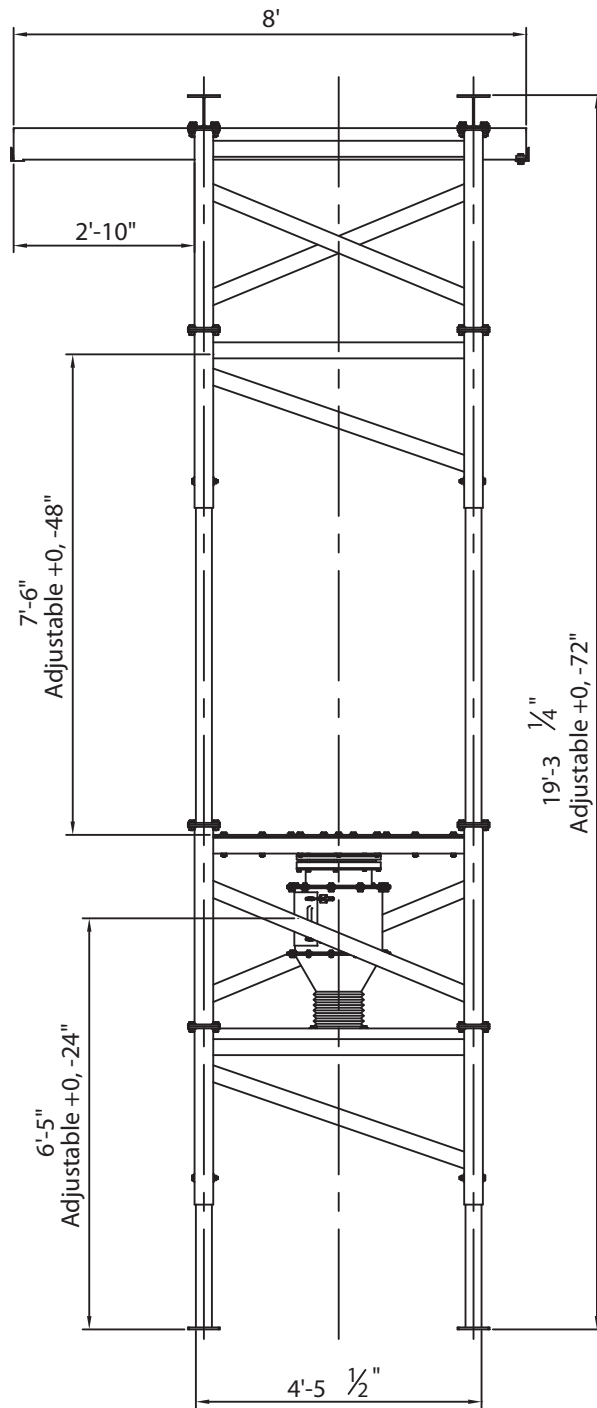

**Forklift model (FL)**

**Hoist model (H)**

**LEAP**  
**ENGINEERED PRODUCTS**

Phone: 450 462-5456  
 Fax: 450 462-4695  
 info@leapengineeredproducts.com  
 leapengineeredproducts.com  
 A division of CON-V-AIR Inc.

**BULK BAG UNLOADER**

MODÈLE / MODEL

FL / H

NO. DESSIN / DRAWING NO.

L.BBU - FL / H.1